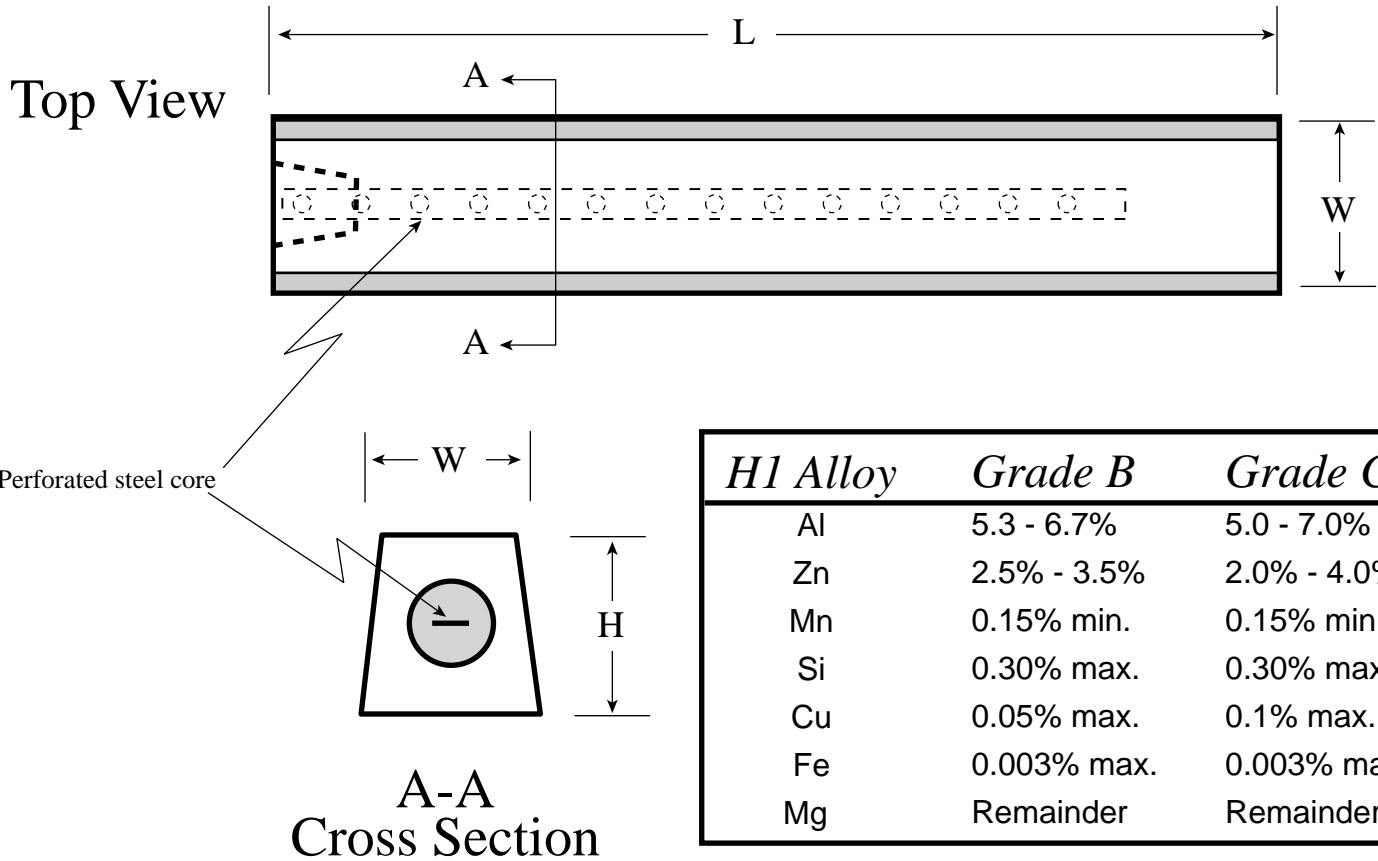

## MAGNESIUM ANODE

## H1 *Ground anodes*

Other sizes available

Part No.	MM-1H1	MM-3H1	MM-5H1	MM-9H1	MM-12H1	MM-17H1	MM-32H1	MM-50H1
<b>Dimensions</b>								
<i>L</i>	8"	4½"	7½"	13½"	12"	17"	21"	16"
<i>W</i>	Ø	3"	3"	3"	4"	4"	5"	Ø
<i>H</i>	1"	3"	3"	3"	4"	4"	5"	8"
<i>Nominal weight</i>	1 Lbs.	3 Lbs.	7 Lbs.	9 Lbs.	12 Lbs.	17 Lbs.	32 Lbs.	50Lbs.

All weights and dimensions are nominal. Ø = Diameter

Not to scale

**THE RIGHT PRODUCT • THE RIGHT TIME • THE RIGHT PRICE**